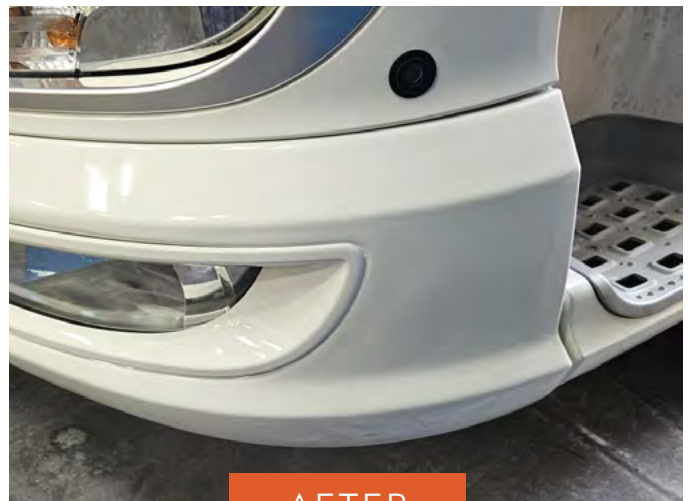

BUDGET MOBILE BODYSHOP DELIVERS CONVENIENT ON-SITE REPAIRS FOR MOTUS COMMERCIAL

CLIENT OVERVIEW

Motus Commercial, a leading provider in the transport industry and a long standing customer of Budget Mobile Bodyshop. They faced a challenge when one of their customers trucks suffered significant bodywork damage to the side and front panels. This damage needed prompt attention to restore the truck's operational efficiency and aesthetic appeal.

SWIFT ON-SITE BODYWORK REPAIR SERVICES

THE CHALLENGE

Motus Commercial required a swift resolution to the bodywork damage to ensure their customer experienced minimum disruption to their operational schedule. They contacted the Budget Mobile Bodyshop team on a Friday, seeking an estimation based on photos of the required repairs. The truck was scheduled for its routine service the following Monday, presenting an ideal opportunity for simultaneous repairs.

THE SOLUTION

Our team at Budget Mobile Bodyshop swiftly responded to Motus Commercial's request. Upon reviewing the photos Motus emailed to us, we promptly provided a detailed quotation for the necessary repairs. Recognising the urgency and convenience of aligning with the truck's service schedule, we coordinated with our technician, who was available to commence repairs on-site at Motus Commercial's location the following Tuesday.

AFTER