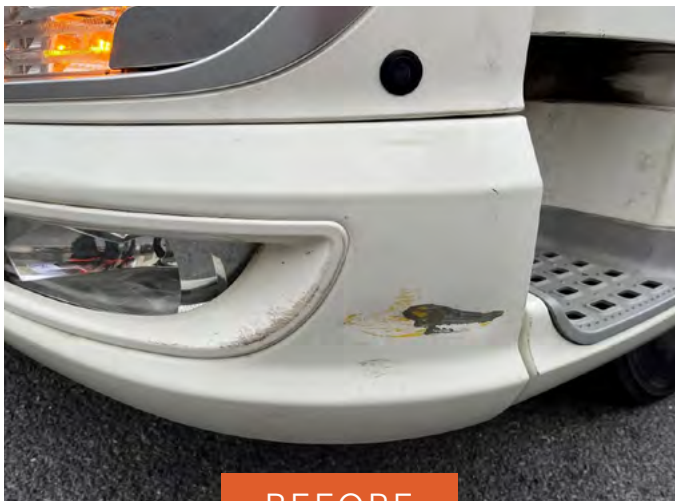

BUDGET MOBILE BODYSHOP DELIVERS CONVENIENT ON-SITE REPAIRS FOR MOTUS COMMERCIAL

CLIENT OVERVIEW

Motus Commercial, a leading provider in the transport industry and a long standing customer of Budget Mobile Bodyshop. They faced a challenge when one of their customers trucks suffered significant bodywork damage to the side and front panels. This damage needed prompt attention to restore the truck's operational efficiency and aesthetic appeal.

SWIFT ON-SITE BODYWORK REPAIR SERVICES

THE CHALLENGE

Motus Commercial required a swift resolution to the bodywork damage to ensure their customer experienced minimum disruption to their operational schedule. They contacted the Budget Mobile Bodyshop team on a Friday, seeking an estimation based on photos of the required repairs. The truck was scheduled for its routine service the following Monday, presenting an ideal opportunity for simultaneous repairs.

THE SOLUTION

Our team at Budget Mobile Bodyshop swiftly responded to Motus Commercial's request. Upon reviewing the photos Motus emailed to us, we promptly provided a detailed quotation for the necessary repairs. Recognising the urgency and convenience of aligning with the truck's service schedule, we coordinated with our technician, who was available to commence repairs on-site at Motus Commercial's location the following Tuesday.

BEFORE